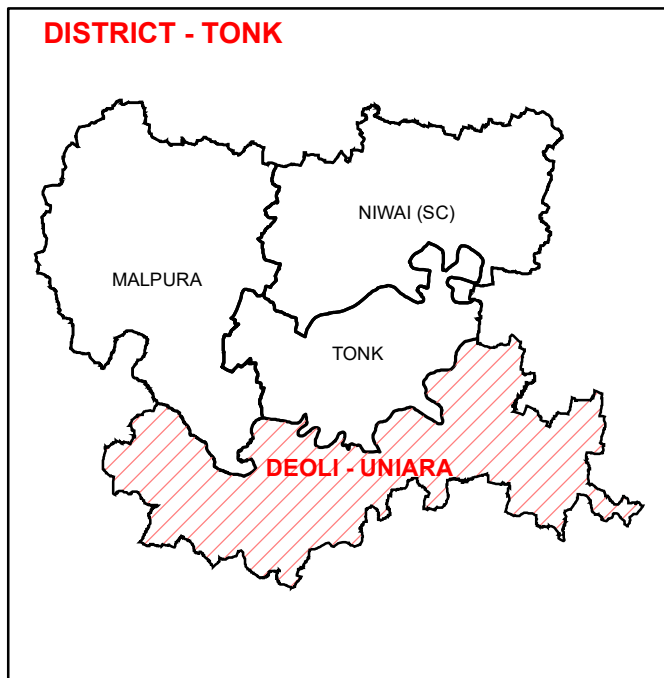

ASSEMBLY CONSTITUENCY - DEOLI-UNIARA-97 DISTRICT - TONK

Legend

- ⓧ Tehsil Headquarter
- ⓧ ILR Headquarter
- ⓧ Patwar Circle Headquarter
- Tehsil Name Tehsil Boundary
- ILR Circle Name ILR Circle Boundary
- Patwar Circle Boundary Patwar Circle Boundary
- Village Name Village Boundary