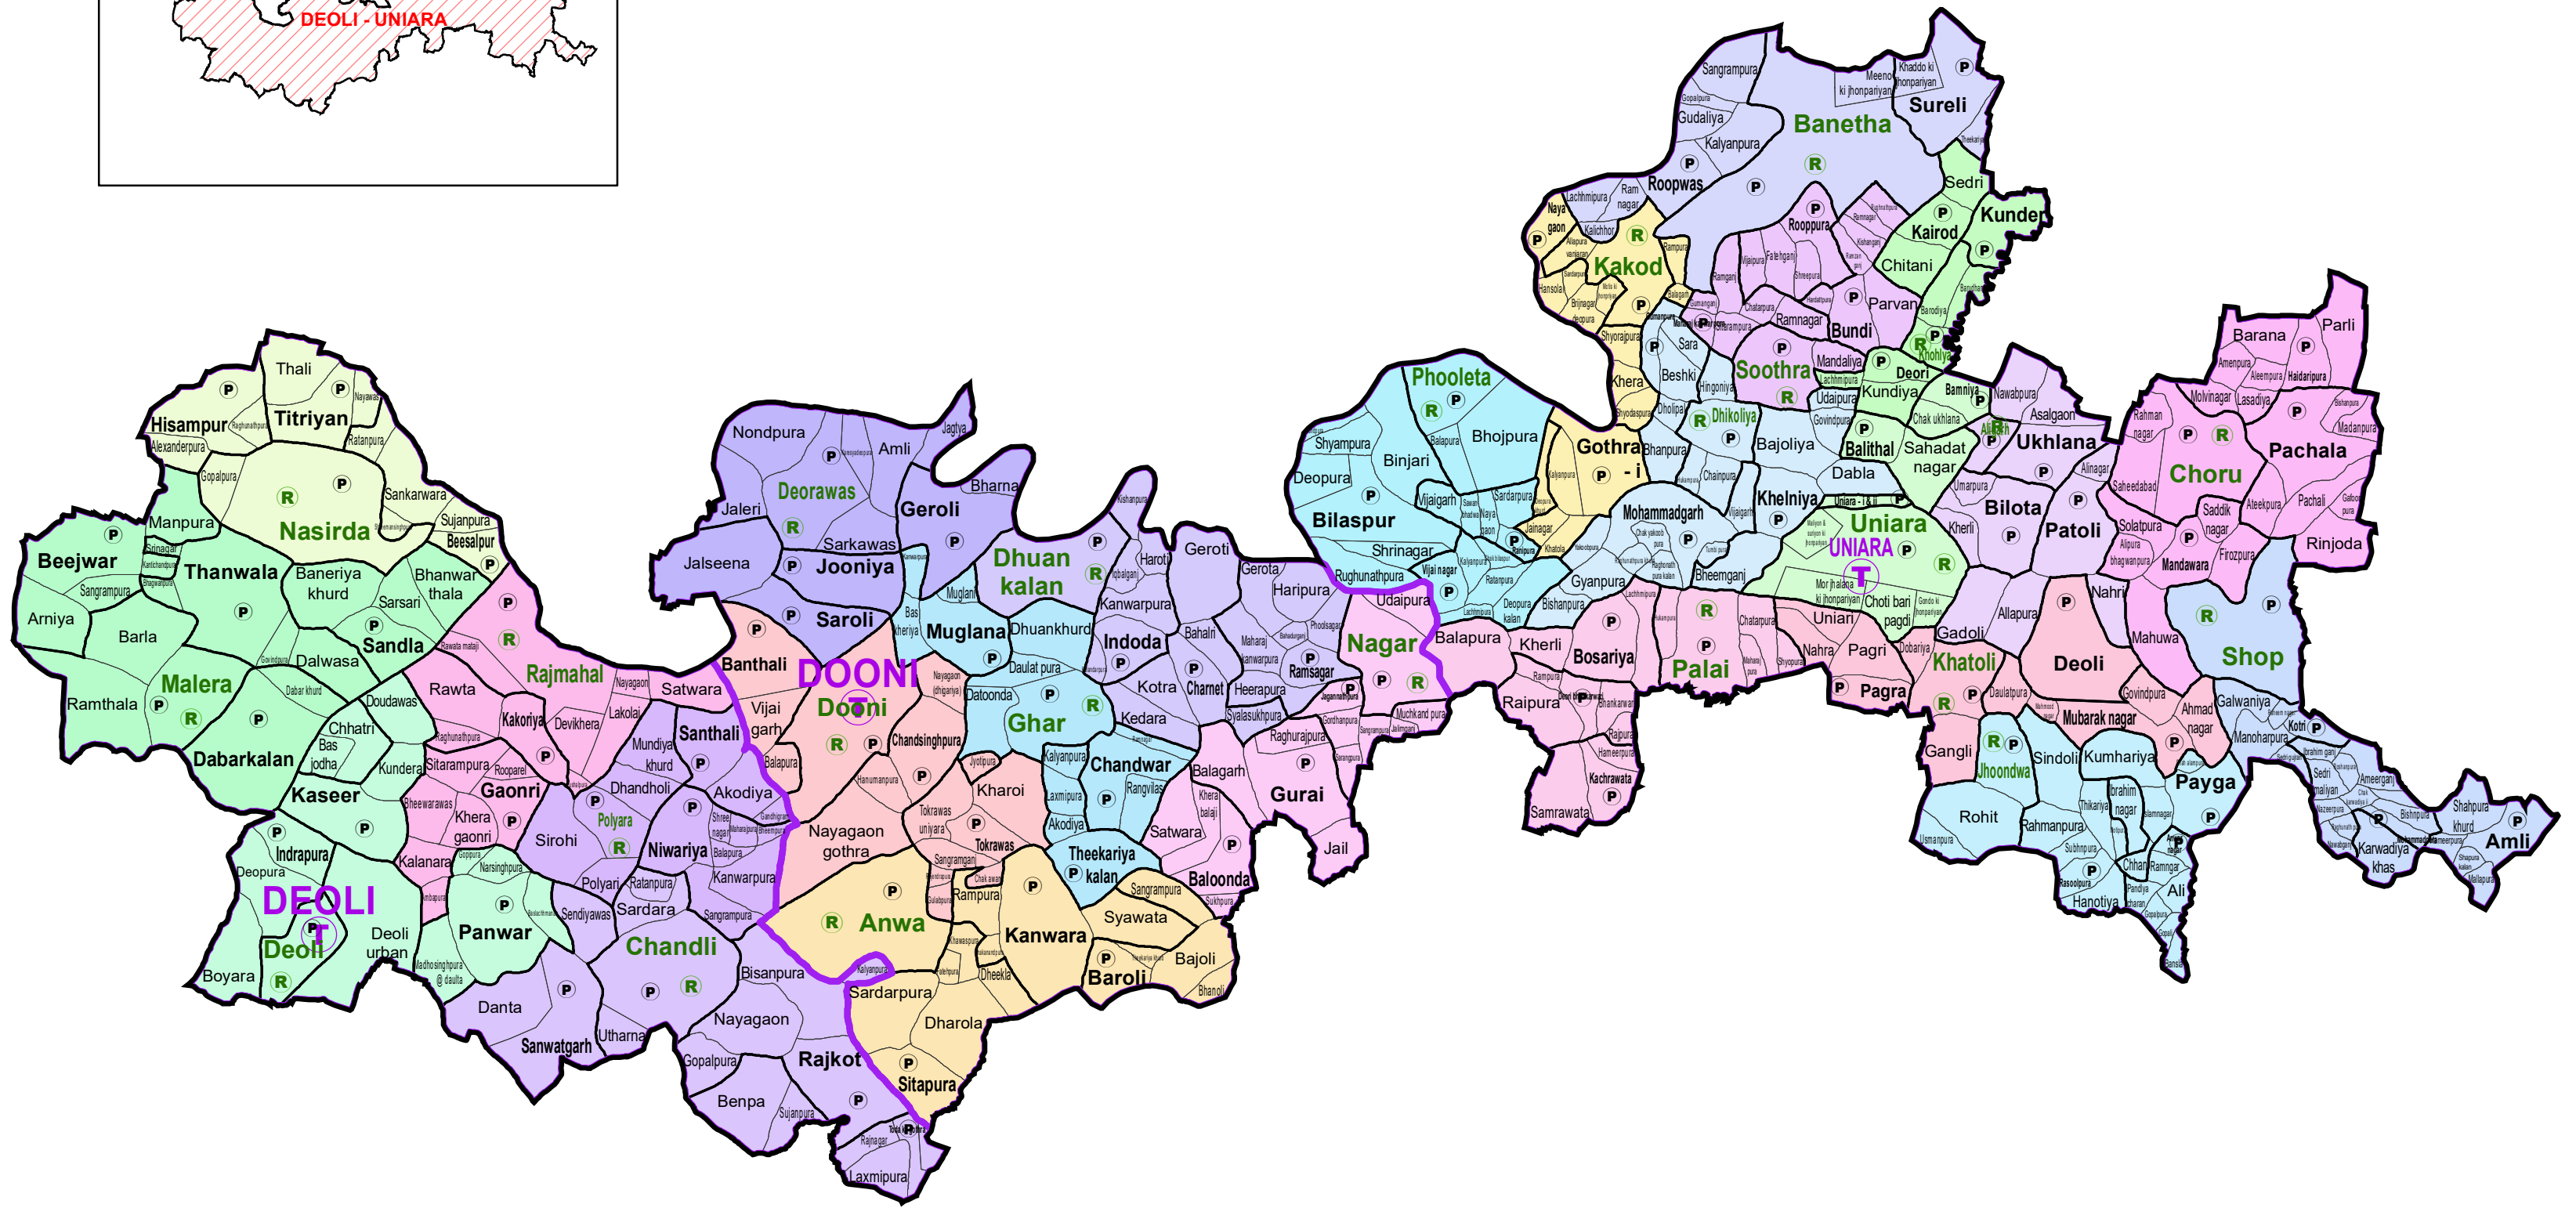

ASSEMBLY CONSTITUENCY - DEOLI-UNIARA-97 DISTRICT - TONK

Legend

- ⓧ Tehsil Headquarter
- ⓧ ILR Headquarter
- ⓧ Patwar Circle Headquarter
- Tehsil Name Tehsil Boundary
- ILR Circle Name ILR Circle Boundary
- Patwar Circle Boundary Patwar Circle Boundary
- Village Name Village Boundary